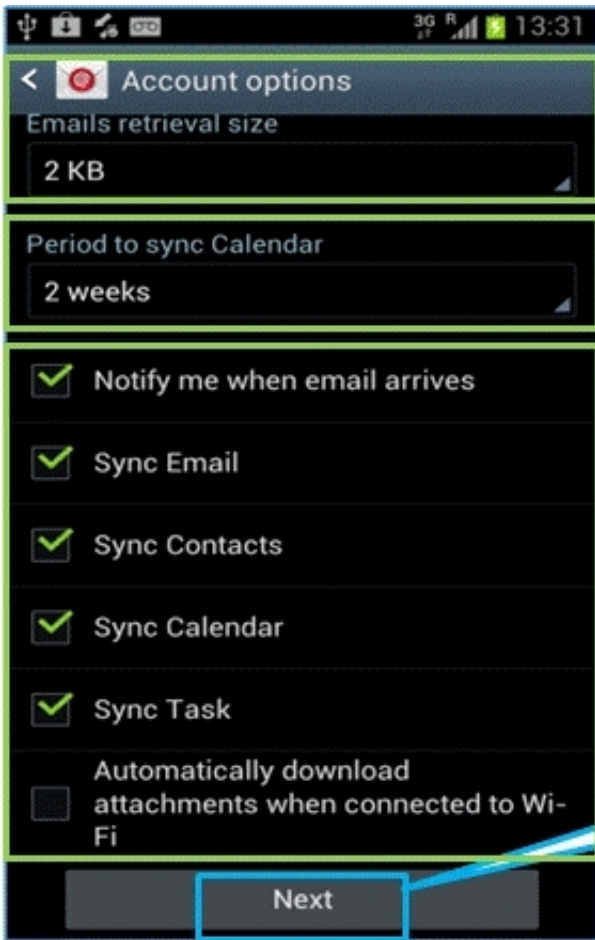

Download from
Dreamstime.com

This watermarked comp image is for previewing purposes only.

ID 35103813

© Yulia Gapeenko | Dreamstime.com

[Samsung Remote Server Client Concepts](#)

11a. Select your Account option settings (E-mail Retrieval size / Calendar Sync period / Notification / Sync options)

11b. Select

[Samsung Remote Server Client Concepts](#)

Download from
Dreamstime.com

This watermarked comp image is for previewing purposes only.

ID 35103813

© Yulia Gapeenko | Dreamstime.com

Free Download Samsung Remote ServerNote: Some of the menu locations described in this process might slightly differ depending on your Samsung model.. You should now see the device ID of your connected device in the Device Settings list.