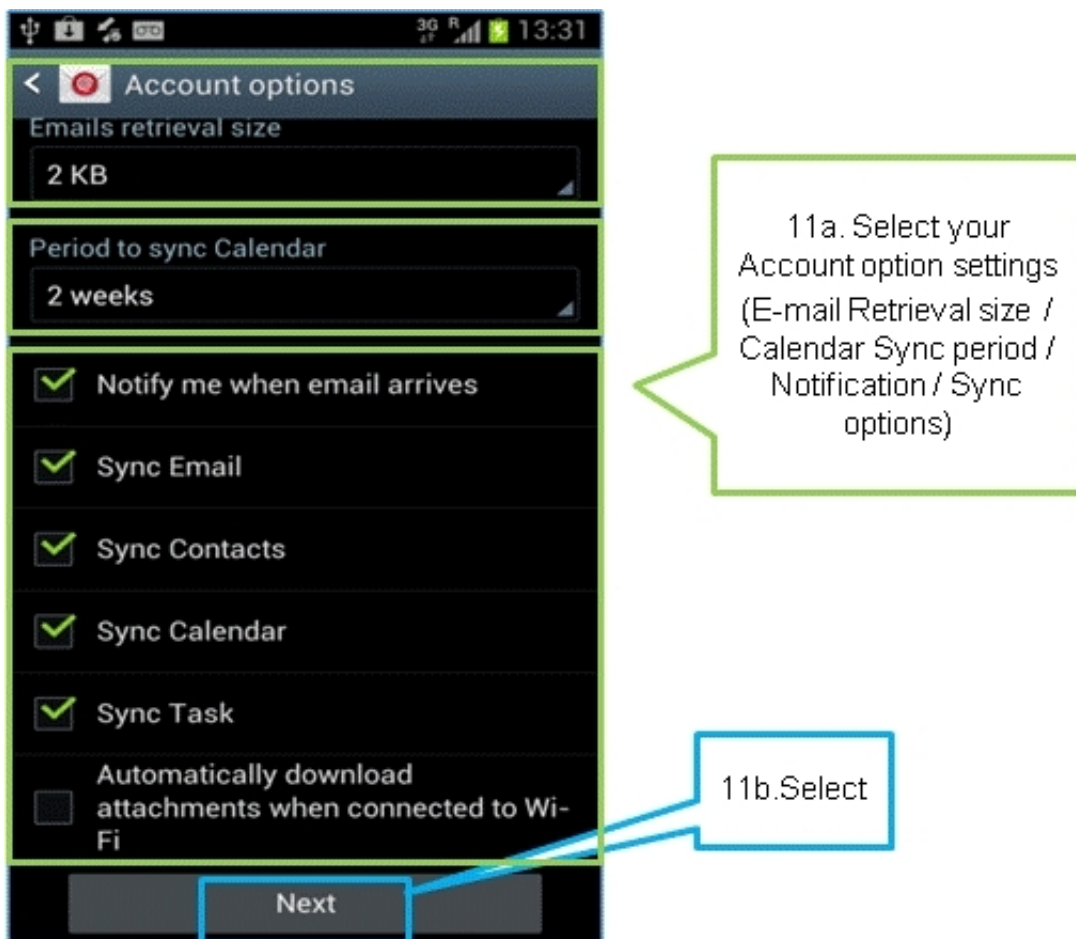

Download from
Dreamstime.com

This watermarked comp image is for previewing purposes only.

ID 35103813

© Yulia Gapeenko | Dreamstime.com

[Samsung Remote Server Client Concepts](#)

11a. Select your Account option settings (E-mail Retrieval size / Calendar Sync period / Notification / Sync options)

11b. Select

[Samsung Remote Server Client Concepts](#)

Download from
Dreamstime.com

This watermarked comp image is for previewing purposes only.

ID 35103813

© Yulia Gapeenko | Dreamstime.com

Free Download Samsung Remote ServerNote: Some of the menu locations described in this process might slightly differ depending on your Samsung model.. You should now see the device ID of your connected device in the Device Settings list.

You may need to restart your VR app for it to appear for debugging Network Setup Oculus Remote Monitor uses a UDP-broadcast-based auto-discovery mechanism to locate remote hosts, and then a TCP connection to access the capture stream.. • Windows XP: Click the Remove or Change/Remove tab (to the right of the program).. For example: C: Users \$username AppData Local Android sdk platform-tools adb exe • Click Enable/Disable Remote Capture Server in the Remote Capture menu.